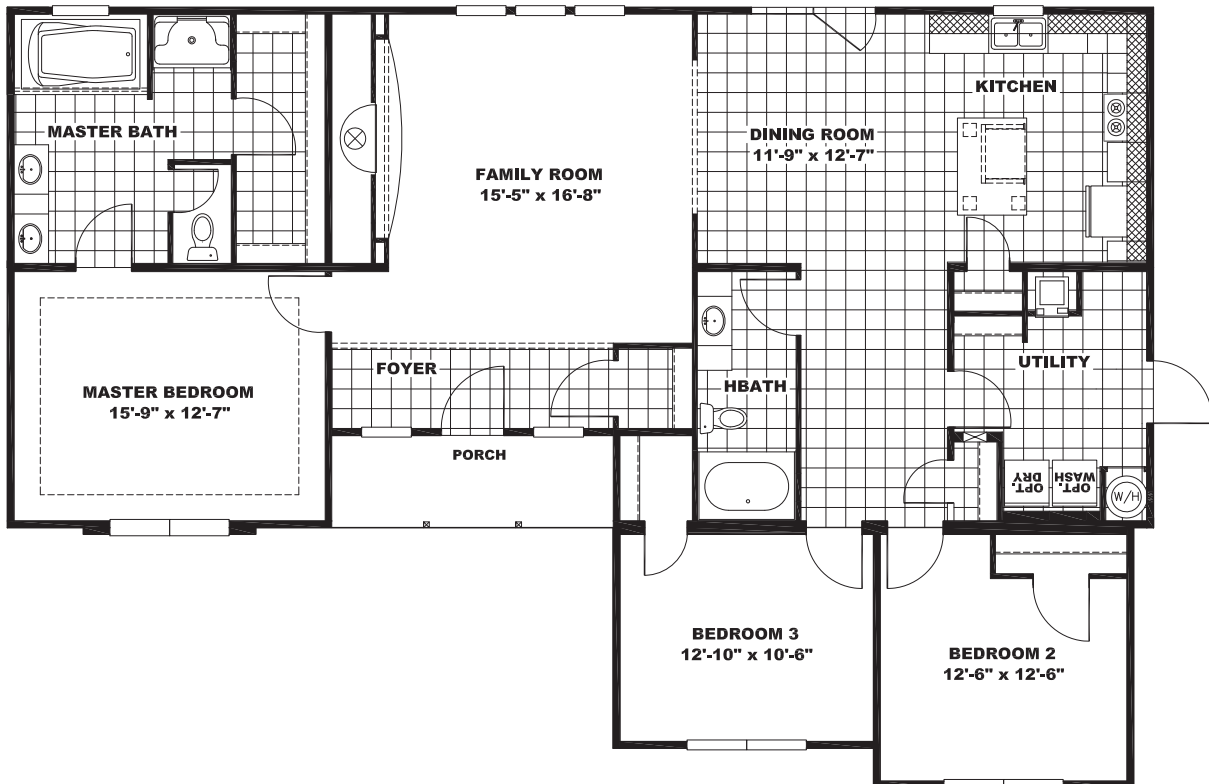

SHEFFIELD

DSP43583A

1,741 Sq Ft · 3 Bedrooms · 2 Baths

The home series and floor plans indicated will vary by retailer and state. Your local Home Center can quote you on specific prices and terms of purchase for specific homes. Norris Homes invests in continuous product and process improvement. All home series, floor plans, specifications, dimension, features, materials, availability, and starting prices shown on this website are artist's renderings or estimates, and are subject to change without notice. Dimensions are nominal and length and width measurements are from exterior wall to exterior wall.