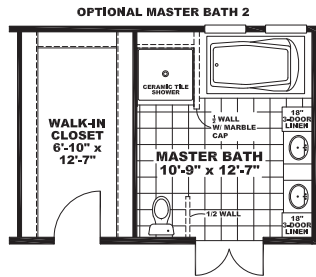

TEMPLETON

DSP28764B

2,001 Sq Ft · 4 Bedrooms · 2 Baths

OPTIONAL 1/2 BATH IN UTILITY

OPTIONAL MASTER BATH 2

OPTIONAL FOYER

OPTIONAL GLAMOUR BATH

The home series and floor plans indicated will vary by retailer and state. Your local Home Center can quote you on specific prices and terms of purchase for specific homes. Norris Homes invests in continuous product and process improvement. All home series, floor plans, specifications, dimension, features, materials, availability, and starting prices shown on this website are artist's renderings or estimates, and are subject to change without notice. Dimensions are nominal and length and width measurements are from exterior wall to exterior wall.