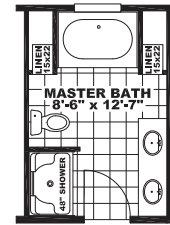

TEMPLETON

DSP28764B

2,001 Sq Ft · 4 Bedrooms · 2 Baths

OPTIONAL 1/2 BATH IN UTILITY

OPTIONAL MASTER BATH 2

OPTIONAL FOYER

OPTIONAL GLAMOUR BATH

The home series and floor plans indicated will vary by retailer and state. Your local Home Center can quote you on specific prices and terms of purchase for specific homes. Norris Homes invests in continuous product and process improvement. All home series, floor plans, specifications, dimension, features, materials, availability, and starting prices shown on this website are artist's renderings or estimates, and are subject to change without notice. Dimensions are nominal and length and width measurements are from exterior wall to exterior wall.