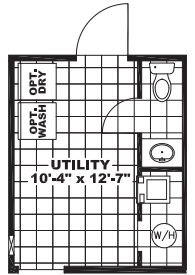

TEMPLETON

DSP28764B

2,001 Sq Ft · 4 Bedrooms · 2 Baths

OPTIONAL 1/2 BATH IN UTILITY

OPTIONAL MASTER BATH 2

OPTIONAL FOYER

OPTIONAL GLAMOUR BATH

The home series and floor plans indicated will vary by retailer and state. Your local Home Center can quote you on specific prices and terms of purchase for specific homes. Norris Homes invests in continuous product and process improvement. All home series, floor plans, specifications, dimension, features, materials, availability, and starting prices shown on this website are artist's renderings or estimates, and are subject to change without notice. Dimensions are nominal and length and width measurements are from exterior wall to exterior wall.