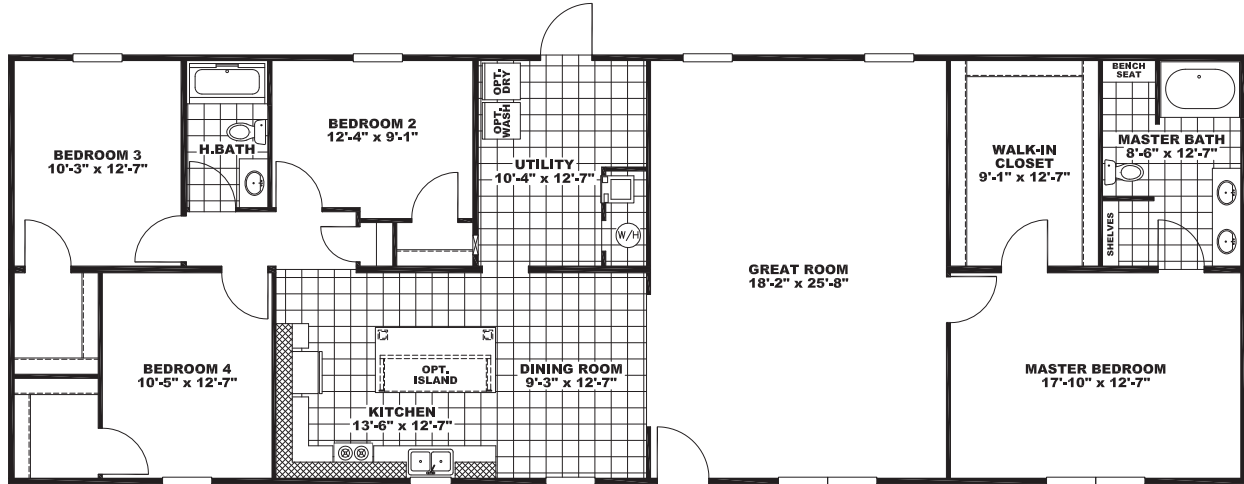

TEMPLETON

DSP28764B

2,001 Sq Ft · 4 Bedrooms · 2 Baths

OPTIONAL 1/2 BATH IN UTILITY

OPTIONAL MASTER BATH 2

OPTIONAL FOYER

OPTIONAL GLAMOUR BATH

The home series and floor plans indicated will vary by retailer and state. Your local Home Center can quote you on specific prices and terms of purchase for specific homes. Norris Homes invests in continuous product and process improvement. All home series, floor plans, specifications, dimension, features, materials, availability, and starting prices shown on this website are artist's renderings or estimates, and are subject to change without notice. Dimensions are nominal and length and width measurements are from exterior wall to exterior wall.