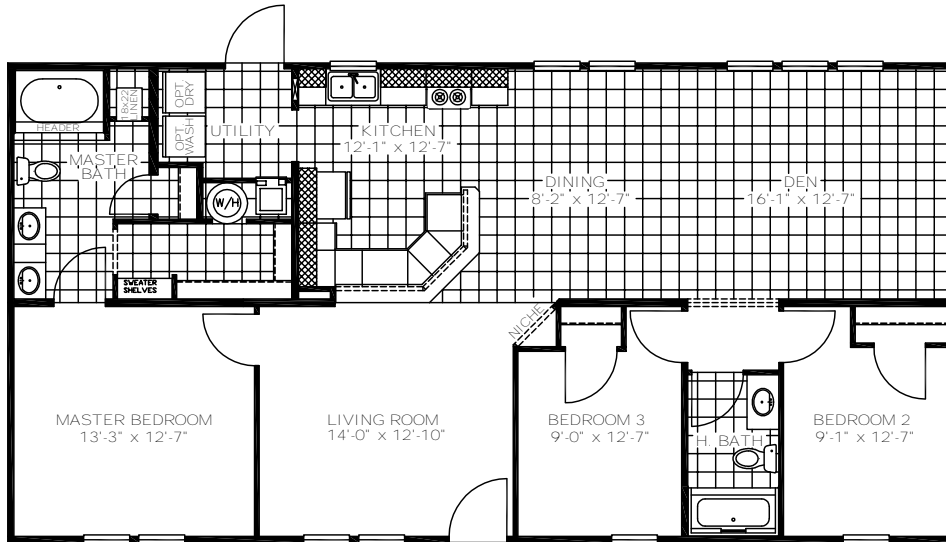

Elite 52

ELN28523A

1,369 Sq Ft · 3 Bedrooms · 2 Baths

ALTERNATE KITCHEN W/ISLAND

OPT. BEDROOM 4

The home series and floor plans indicated will vary by retailer and state. Your local Home Center can quote you on specific prices and terms of purchase for specific homes. Norris Homes invests in continuous product and process improvement. All home series, floor plans, specifications, dimension, features, materials, availability, and starting prices shown on this website are artist's renderings or estimates, and are subject to change without notice. Dimensions are nominal and length and width measurements are from exterior wall to exterior wall.