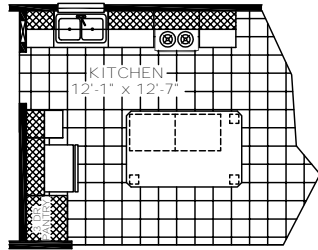

Elite 52

ELN28523A

1,369 Sq Ft · 3 Bedrooms · 2 Baths

ALTERNATE KITCHEN W/ISLAND

OPT. BEDROOM 4

The home series and floor plans indicated will vary by retailer and state. Your local Home Center can quote you on specific prices and terms of purchase for specific homes. Norris Homes invests in continuous product and process improvement. All home series, floor plans, specifications, dimension, features, materials, availability, and starting prices shown on this website are artist's renderings or estimates, and are subject to change without notice. Dimensions are nominal and length and width measurements are from exterior wall to exterior wall.