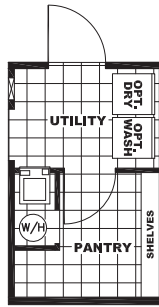

## CAMERON

DSP28543A

1,288 Sq Ft · 3 Bedrooms · 2 Baths

OPTIONAL UTILITY 1

OPTIONAL UTILITY 2

OPTIONAL GLAMOUR BATH

OPTIONAL GLAMOUR BATH 2

The home series and floor plans indicated will vary by retailer and state. Your local Home Center can quote you on specific prices and terms of purchase for specific homes. Norris Homes invests in continuous product and process improvement. All home series, floor plans, specifications, dimension, features, materials, availability, and starting prices shown on this website are artist's renderings or estimates, and are subject to change without notice. Dimensions are nominal and length and width measurements are from exterior wall to exterior wall.