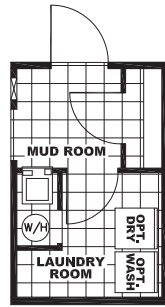

## CAMERON

DSP28543A

1,288 Sq Ft · 3 Bedrooms · 2 Baths

OPTIONAL UTILITY 1

OPTIONAL UTILITY 2

OPTIONAL GLAMOUR BATH

OPTIONAL GLAMOUR BATH 2

The home series and floor plans indicated will vary by retailer and state. Your local Home Center can quote you on specific prices and terms of purchase for specific homes. Norris Homes invests in continuous product and process improvement. All home series, floor plans, specifications, dimension, features, materials, availability, and starting prices shown on this website are artist's renderings or estimates, and are subject to change without notice. Dimensions are nominal and length and width measurements are from exterior wall to exterior wall.