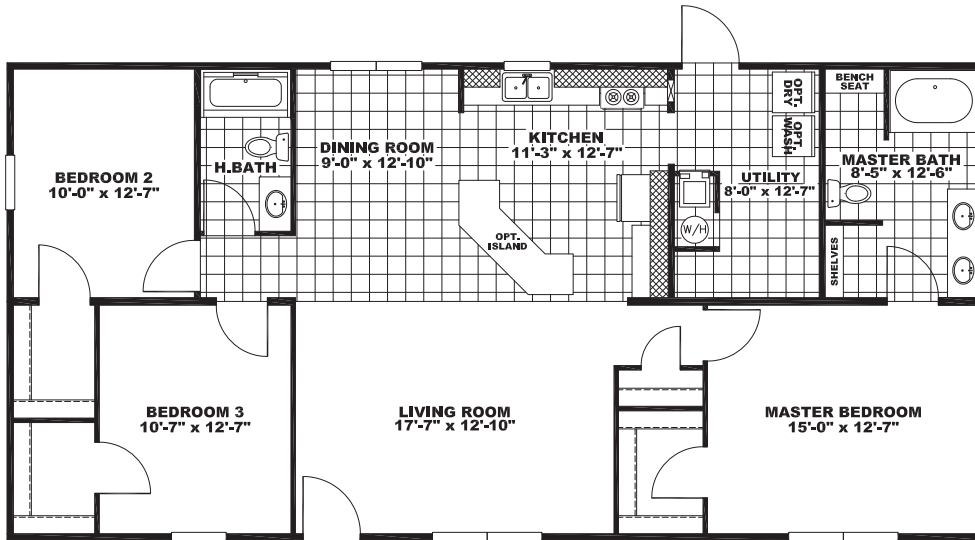

## CAMERON

DSP28543A

1,288 Sq Ft · 3 Bedrooms · 2 Baths

OPTIONAL UTILITY 1

OPTIONAL UTILITY 2

OPTIONAL GLAMOUR BATH

OPTIONAL GLAMOUR BATH 2

The home series and floor plans indicated will vary by retailer and state. Your local Home Center can quote you on specific prices and terms of purchase for specific homes. Norris Homes invests in continuous product and process improvement. All home series, floor plans, specifications, dimension, features, materials, availability, and starting prices shown on this website are artist's renderings or estimates, and are subject to change without notice. Dimensions are nominal and length and width measurements are from exterior wall to exterior wall.