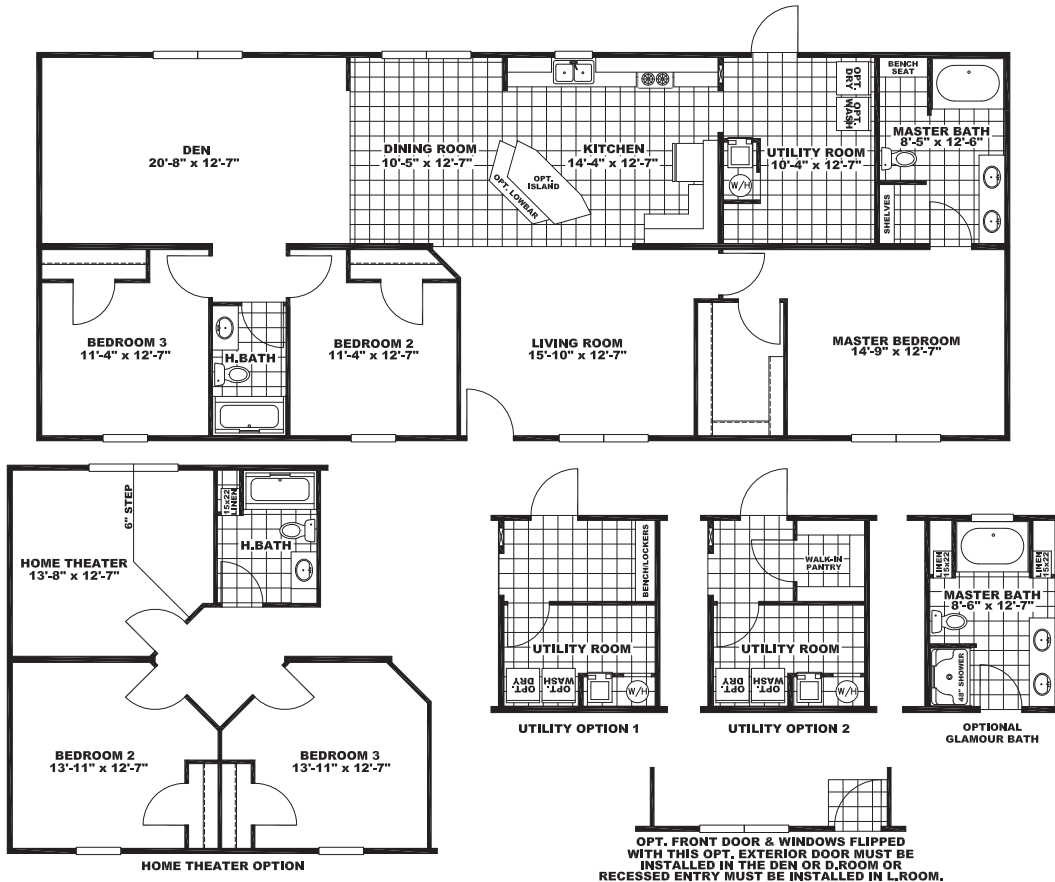

COLEMAN

DSP28663A

1,738 Sq Ft · 3 Bedrooms · 2 Baths

The home series and floor plans indicated will vary by retailer and state. Your local Home Center can quote you on specific prices and terms of purchase for specific homes. Norris Homes invests in continuous product and process improvement. All home series, floor plans, specifications, dimension, features, materials, availability, and starting prices shown on this website are artist's renderings or estimates, and are subject to change without notice. Dimensions are nominal and length and width measurements are from exterior wall to exterior wall.