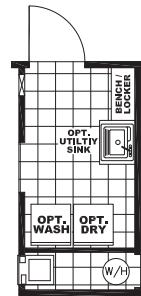

ETHRIDGE

DSP28523A

1,369 Sq Ft · 3 Bedrooms · 2 Baths

MUD ROOM 2

The home series and floor plans indicated will vary by retailer and state. Your local Home Center can quote you on specific prices and terms of purchase for specific homes. Norris Homes invests in continuous product and process improvement. All home series, floor plans, specifications, dimension, features, materials, availability, and starting prices shown on this website are artist's renderings or estimates, and are subject to change without notice. Dimensions are nominal and length and width measurements are from exterior wall to exterior wall.