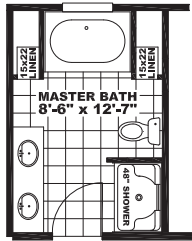

ETHRIDGE

DSP28523A

1,369 Sq Ft · 3 Bedrooms · 2 Baths

OPTIONAL
GLAMOUR BATH

HOME OFFICE 1

HOME OFFICE 2

UTILITY PLUS

FREEZER