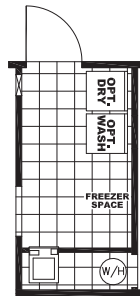

ETHRIDGE

DSP28523A

1,369 Sq Ft · 3 Bedrooms · 2 Baths

OPTIONAL
GLAMOUR BATH

HOME OFFICE 1

HOME OFFICE 2

UTILITY PLUS

FREEZER