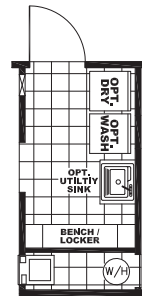

ETHRIDGE

DSP28523A

1,369 Sq Ft · 3 Bedrooms · 2 Baths

MUD ROOM 1

The home series and floor plans indicated will vary by retailer and state. Your local Home Center can quote you on specific prices and terms of purchase for specific homes. Norris Homes invests in continuous product and process improvement. All home series, floor plans, specifications, dimension, features, materials, availability, and starting prices shown on this website are artist's renderings or estimates, and are subject to change without notice. Dimensions are nominal and length and width measurements are from exterior wall to exterior wall.