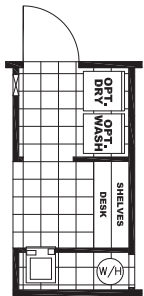

ETHRIDGE

DSP28523A

1,369 Sq Ft · 3 Bedrooms · 2 Baths

OPTIONAL
GLAMOUR BATH

HOME OFFICE 1

HOME OFFICE 2

UTILITY PLUS

FREEZER