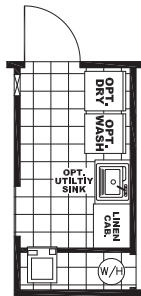

ETHRIDGE

DSP28523A

1,369 Sq Ft · 3 Bedrooms · 2 Baths

OPTIONAL
GLAMOUR BATH

HOME OFFICE 1

HOME OFFICE 2

UTILITY PLUS

FREEZER