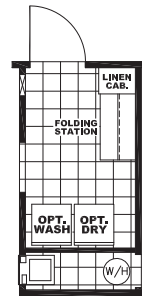

ETHRIDGE

DSP28523A

1,369 Sq Ft · 3 Bedrooms · 2 Baths

UTILITY 2

The home series and floor plans indicated will vary by retailer and state. Your local Home Center can quote you on specific prices and terms of purchase for specific homes. Norris Homes invests in continuous product and process improvement. All home series, floor plans, specifications, dimension, features, materials, availability, and starting prices shown on this website are artist's renderings or estimates, and are subject to change without notice. Dimensions are nominal and length and width measurements are from exterior wall to exterior wall.