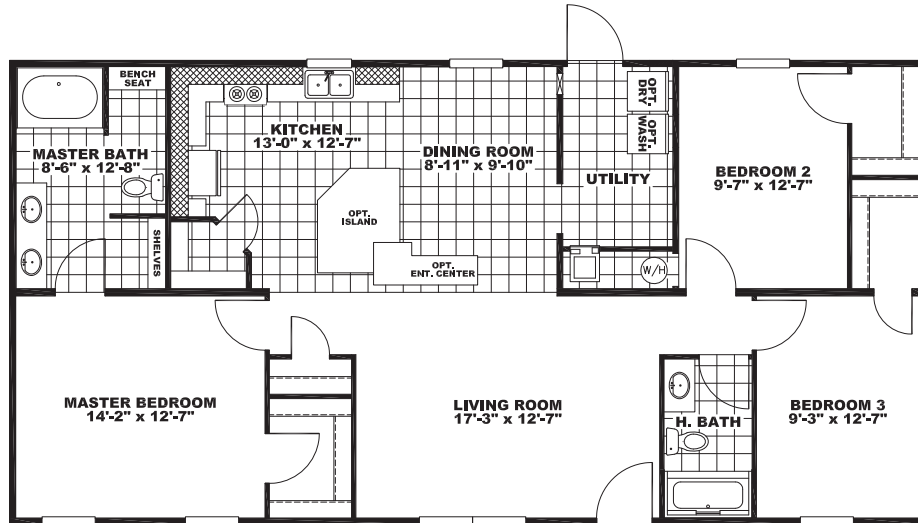

ETHRIDGE

DSP28523A

1,369 Sq Ft · 3 Bedrooms · 2 Baths

OPTIONAL
GLAMOUR BATH

HOME OFFICE 1

HOME OFFICE 2

UTILITY PLUS

FREEZER

STORAGE PLUS

MUD ROOM 1

MUD ROOM 2

UTILITY 2

The home series and floor plans indicated will vary by retailer and state. Your local Home Center can quote you on specific prices and terms of purchase for specific homes. Norris Homes invests in continuous product and process improvement. All home series, floor plans, specifications, dimension, features, materials, availability, and starting prices shown on this website are artist's renderings or estimates, and are subject to change without notice. Dimensions are nominal and length and width measurements are from exterior wall to exterior wall.