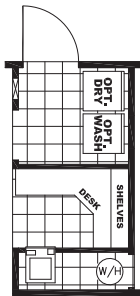

ETHRIDGE

DSP28523A

1,369 Sq Ft · 3 Bedrooms · 2 Baths

OPTIONAL
GLAMOUR BATH

HOME OFFICE 1

HOME OFFICE 2

UTILITY PLUS

FREEZER