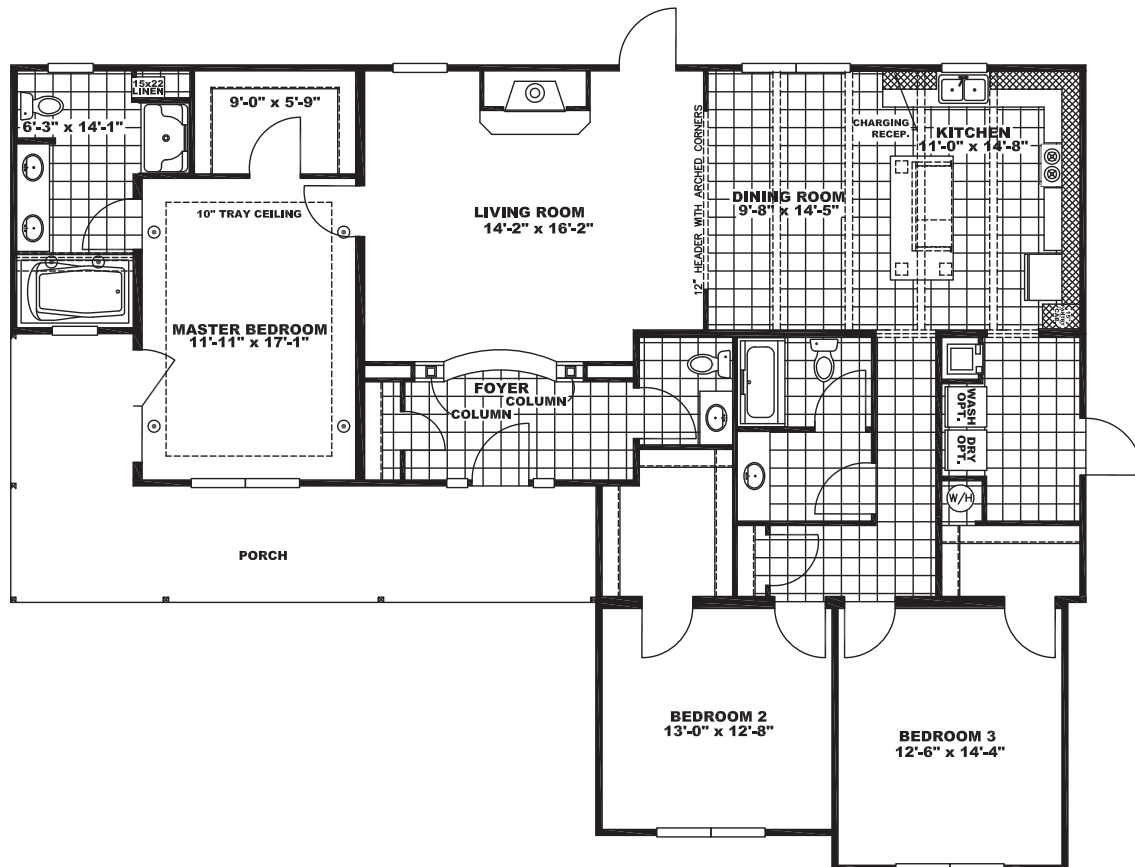

GREYSTONE

DSP43603A

1,740 Sq Ft · 3 Bedrooms · 2 Baths

The home series and floor plans indicated will vary by retailer and state. Your local Home Center can quote you on specific prices and terms of purchase for specific homes. Norris Homes invests in continuous product and process improvement. All home series, floor plans, specifications, dimension, features, materials, availability, and starting prices shown on this website are artist's renderings or estimates, and are subject to change without notice. Dimensions are nominal and length and width measurements are from exterior wall to exterior wall.