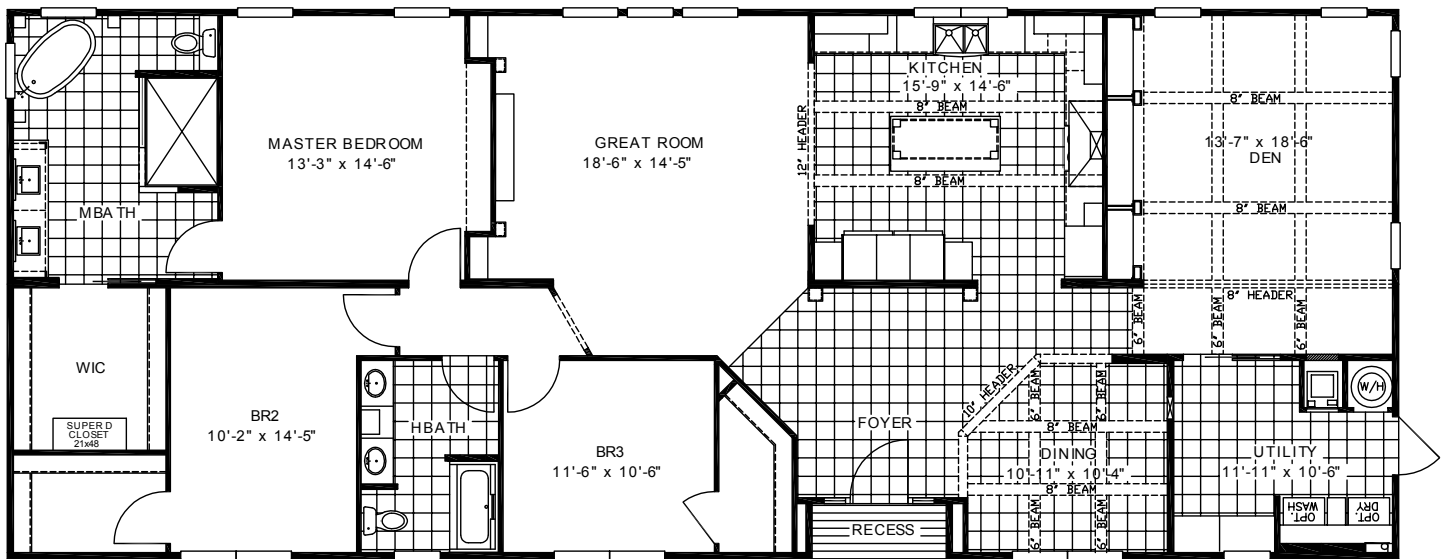

ST. CROIX

DSP32763A

2,253 Sq Ft · 3 Bedrooms · 2.5 Baths

The home series and floor plans indicated will vary by retailer and state. Your local Home Center can quote you on specific prices and terms of purchase for specific homes. Norris Homes invests in continuous product and process improvement. All home series, floor plans, specifications, dimension, features, materials, availability, and starting prices shown on this website are artist's renderings or estimates, and are subject to change without notice. Dimensions are nominal and length and width measurements are from exterior wall to exterior wall.