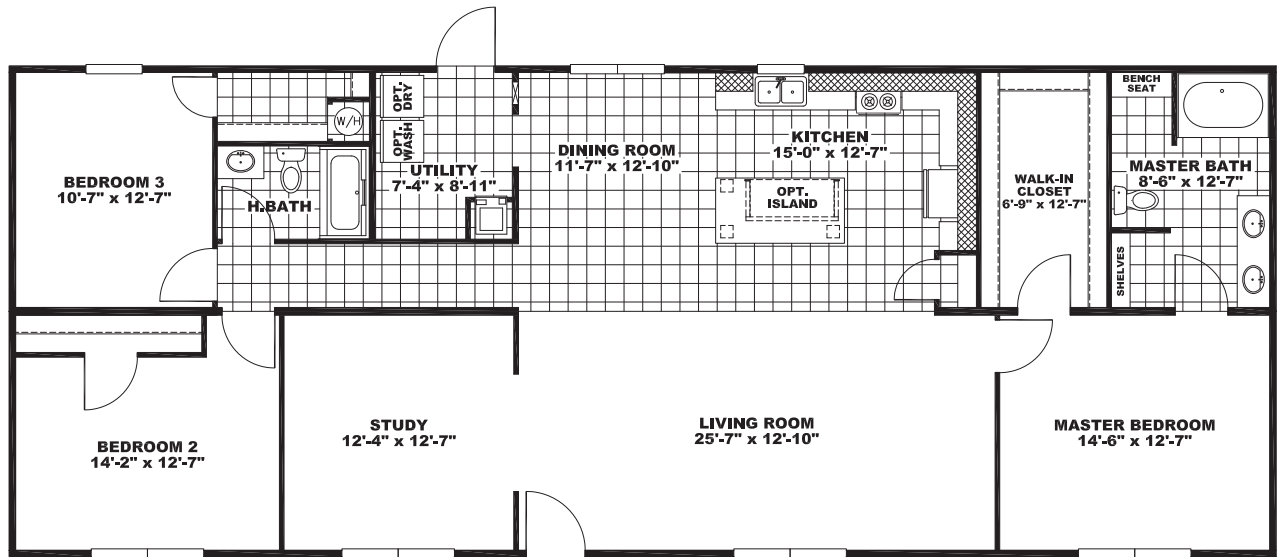

## TREYBURN

DSP28683A

1,791 Sq Ft • 3 Bedrooms • 2 Baths

**BEDROOM 4 OPT. W/ 3RD BATH**

**OPTIONAL GLAMOUR BATH**

The home series and floor plans indicated will vary by retailer and state. Your local Home Center can quote you on specific prices and terms of purchase for specific homes. Norris Homes invests in continuous product and process improvement. All home series, floor plans, specifications, dimension, features, materials, availability, and starting prices shown on this website are artist's renderings or estimates, and are subject to change without notice. Dimensions are nominal and length and width measurements are from exterior wall to exterior wall.