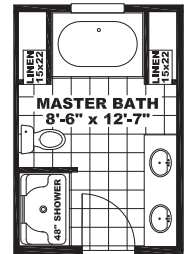

## TREYBURN

DSP28683A

1,791 Sq Ft • 3 Bedrooms • 2 Baths

**BEDROOM 4 OPT. W/ 3RD BATH**

**OPTIONAL GLAMOUR BATH**

The home series and floor plans indicated will vary by retailer and state. Your local Home Center can quote you on specific prices and terms of purchase for specific homes. Norris Homes invests in continuous product and process improvement. All home series, floor plans, specifications, dimension, features, materials, availability, and starting prices shown on this website are artist's renderings or estimates, and are subject to change without notice. Dimensions are nominal and length and width measurements are from exterior wall to exterior wall.