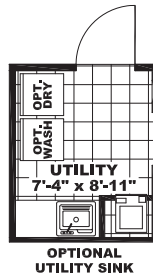

## TREYBURN

DSP28683A

1,791 Sq Ft • 3 Bedrooms • 2 Baths

**BEDROOM 4 OPT. W/ 3RD BATH**

**OPTIONAL GLAMOUR BATH**

The home series and floor plans indicated will vary by retailer and state. Your local Home Center can quote you on specific prices and terms of purchase for specific homes. Norris Homes invests in continuous product and process improvement. All home series, floor plans, specifications, dimension, features, materials, availability, and starting prices shown on this website are artist's renderings or estimates, and are subject to change without notice. Dimensions are nominal and length and width measurements are from exterior wall to exterior wall.