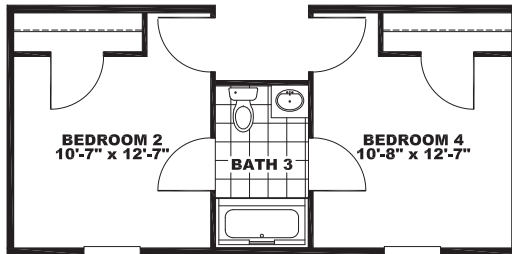

## TREYBURN

DSP28683A

1,791 Sq Ft • 3 Bedrooms • 2 Baths

**BEDROOM 4 OPT. W/ 3RD BATH**

**OPTIONAL GLAMOUR BATH**

The home series and floor plans indicated will vary by retailer and state. Your local Home Center can quote you on specific prices and terms of purchase for specific homes. Norris Homes invests in continuous product and process improvement. All home series, floor plans, specifications, dimension, features, materials, availability, and starting prices shown on this website are artist's renderings or estimates, and are subject to change without notice. Dimensions are nominal and length and width measurements are from exterior wall to exterior wall.