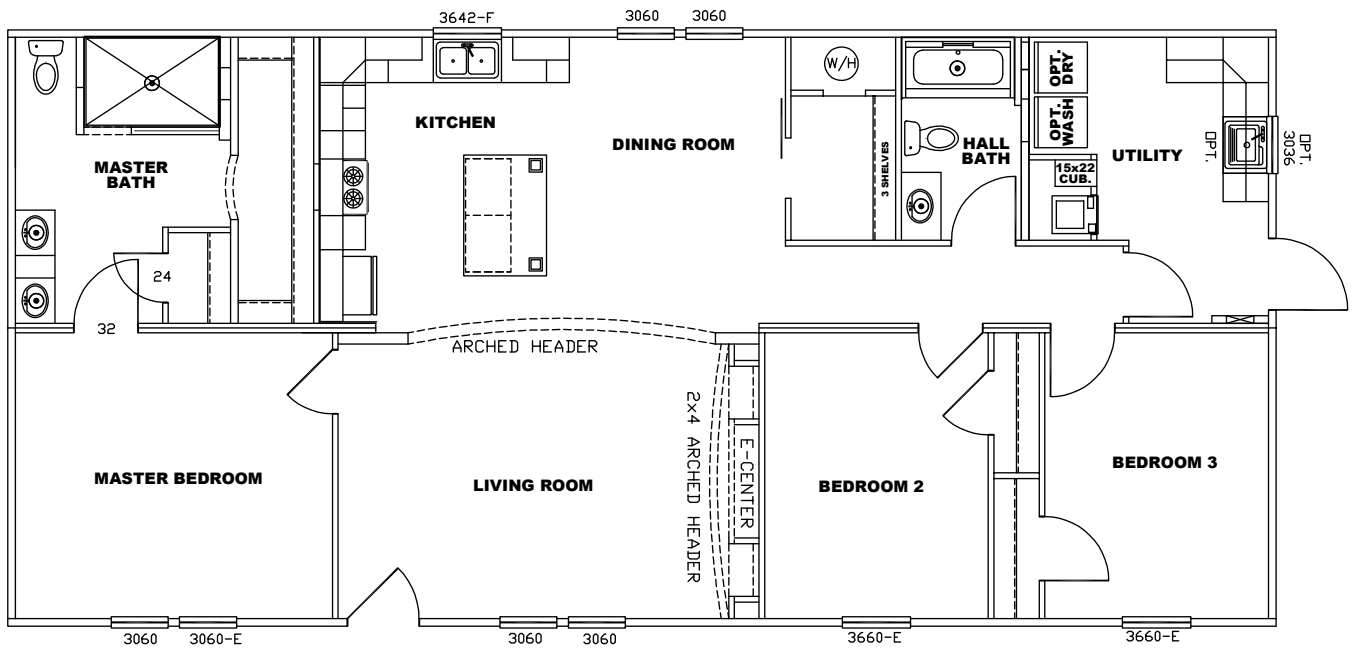

Woodbridge 2 "Lil' Woody"

ELN28563B

1,475 Sq Ft · 3 Bedrooms · 2 Baths

The home series and floor plans indicated will vary by retailer and state. Your local Home Center can quote you on specific prices and terms of purchase for specific homes. Norris Homes invests in continuous product and process improvement. All home series, floor plans, specifications, dimension, features, materials, availability, and starting prices shown on this website are artist's renderings or estimates, and are subject to change without notice. Dimensions are nominal and length and width measurements are from exterior wall to exterior wall.