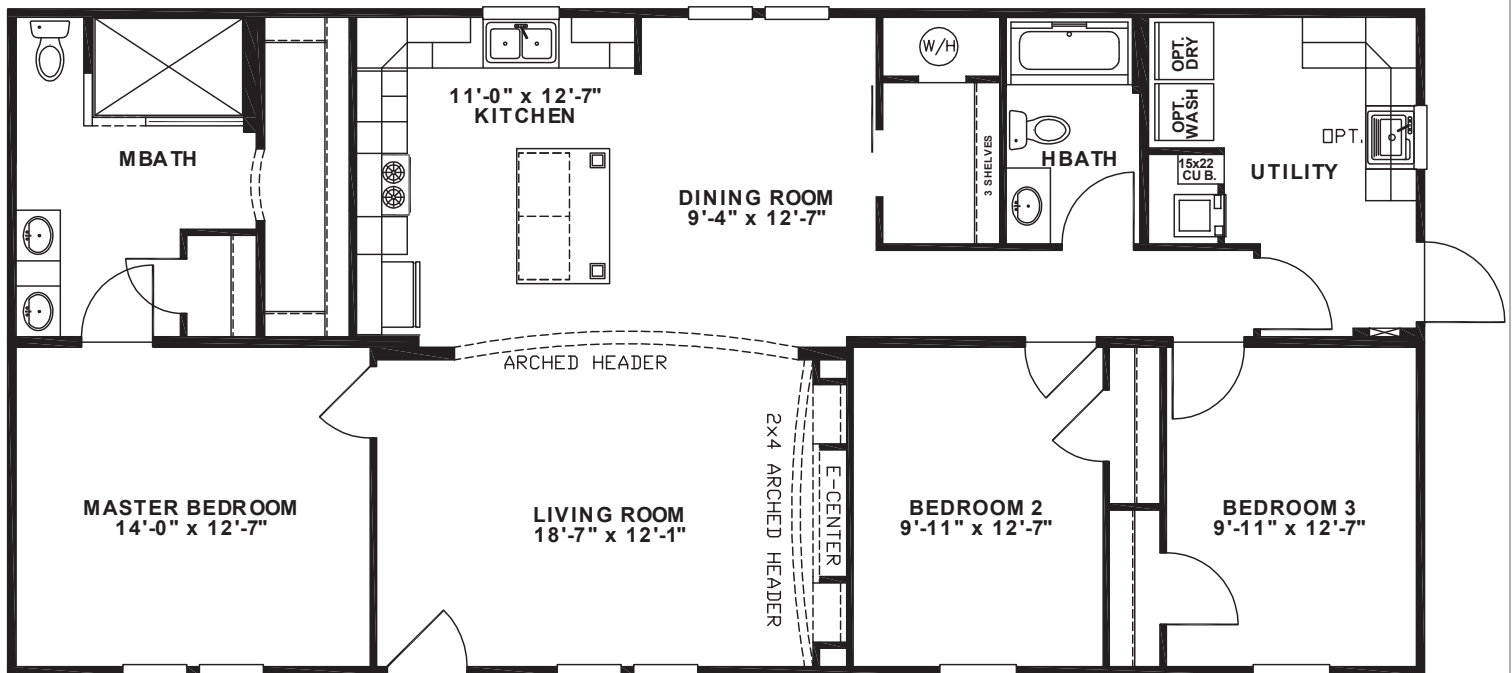

Woodbridge 2 "Lil' Woody"

ELN28563B

1,475 Sq Ft · 3 Bedrooms · 2 Baths

The home series and floor plans indicated will vary by retailer and state. Your local Home Center can quote you on specific prices and terms of purchase for specific homes. Norris Homes invests in continuous product and process improvement. All home series, floor plans, specifications, dimension, features, materials, availability, and starting prices shown on this website are artist's renderings or estimates, and are subject to change without notice. Dimensions are nominal and length and width measurements are from exterior wall to exterior wall.