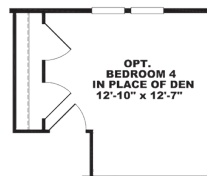

NORRIS

ELITE 52

27ELN28523AH • 1369 SQ FT • 3 Bedrooms • 2 Baths

OPT. BEDROOM 4

ALTERNATE KITCHEN W/ISLAND