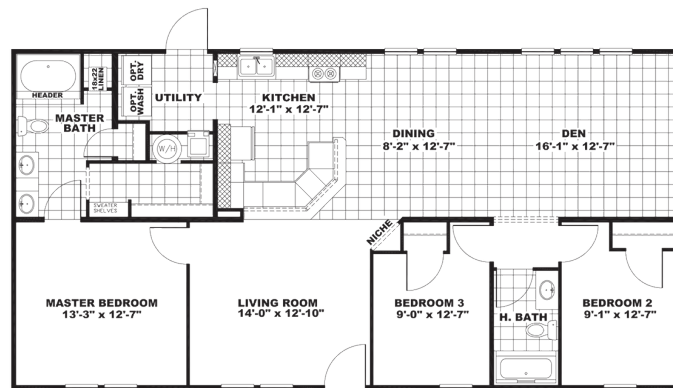

NORRIS

ELITE 52

27ELN28523AH • 1369 SQ FT • 3 Bedrooms • 2 Baths

OPT. BEDROOM 4

ALTERNATE KITCHEN W/ISLAND