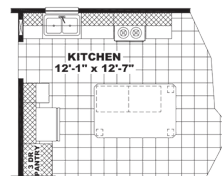

NORRIS

ELITE 52

27ELN28523AH • 1369 SQ FT • 3 Bedrooms • 2 Baths

OPT. BEDROOM 4

ALTERNATE KITCHEN W/ISLAND