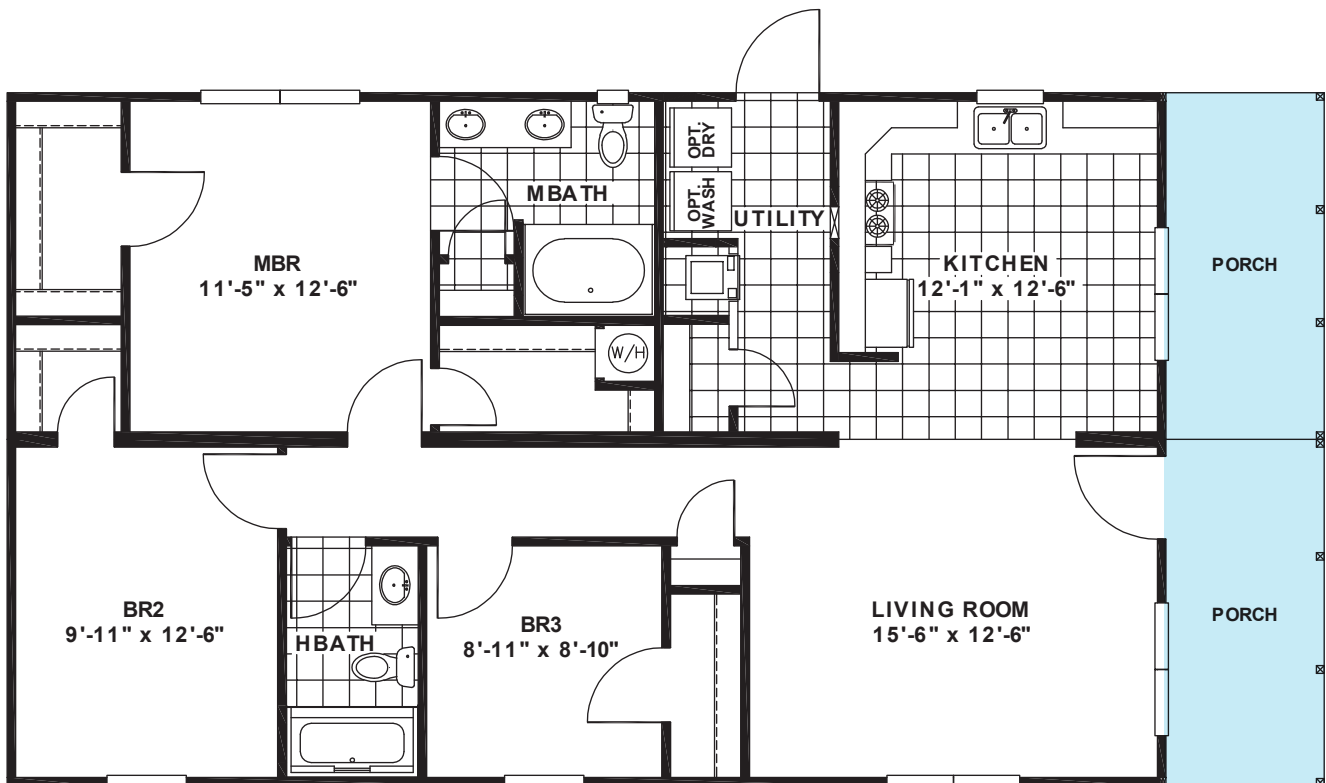

# LAKE VIEW

28x50

1,158 Sq Ft • 3 Bedrooms • 2 Baths

The home series and floor plans indicated will vary by retailer and state. Your local Home Center can quote you on specific prices and terms of purchase for specific homes. Norris Homes invests in continuous product and process improvement. All home series, floor plans, specifications, dimension, features, materials, availability, and starting prices shown on this website are artist's renderings or estimates, and are subject to change without notice. Dimensions are nominal and length and width measurements are from exterior wall to exterior wall.