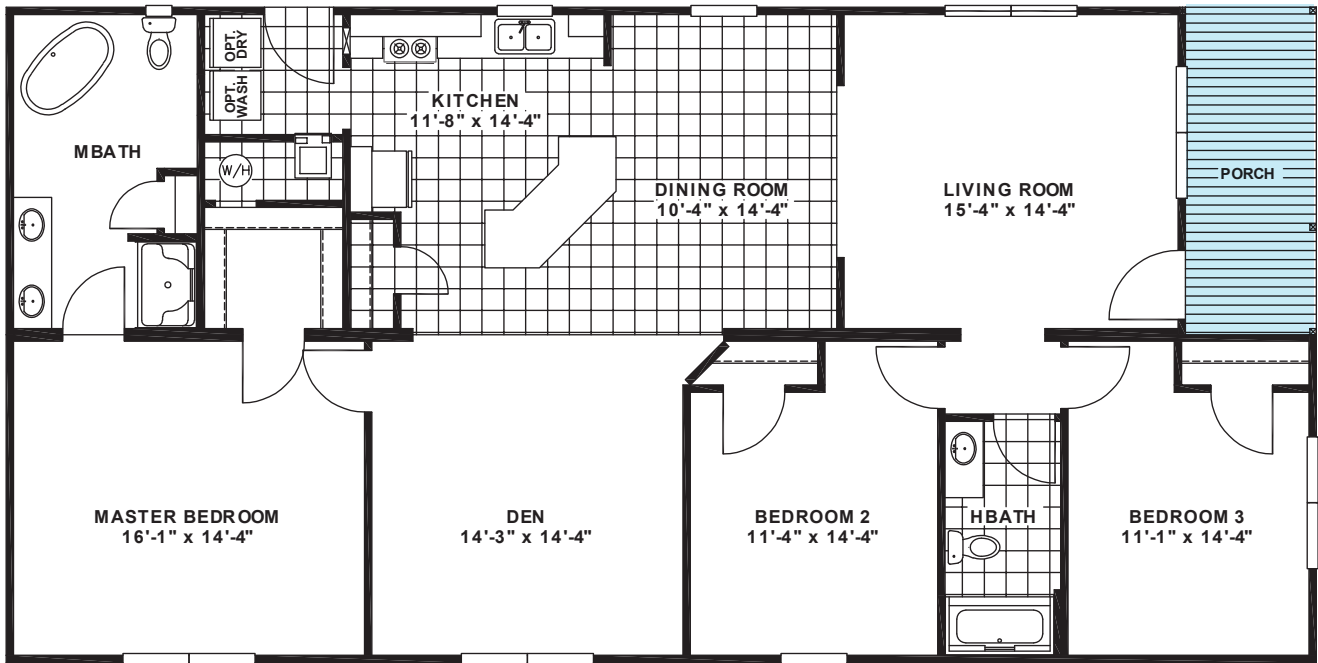

RIDGE VIEW

32x60

1,740 Sq Ft · 3 Bedrooms · 2 Baths

The home series and floor plans indicated will vary by retailer and state. Your local Home Center can quote you on specific prices and terms of purchase for specific homes. Norris Homes invests in continuous product and process improvement. All home series, floor plans, specifications, dimension, features, materials, availability, and starting prices shown on this website are artist's renderings or estimates, and are subject to change without notice. Dimensions are nominal and length and width measurements are from exterior wall to exterior wall.